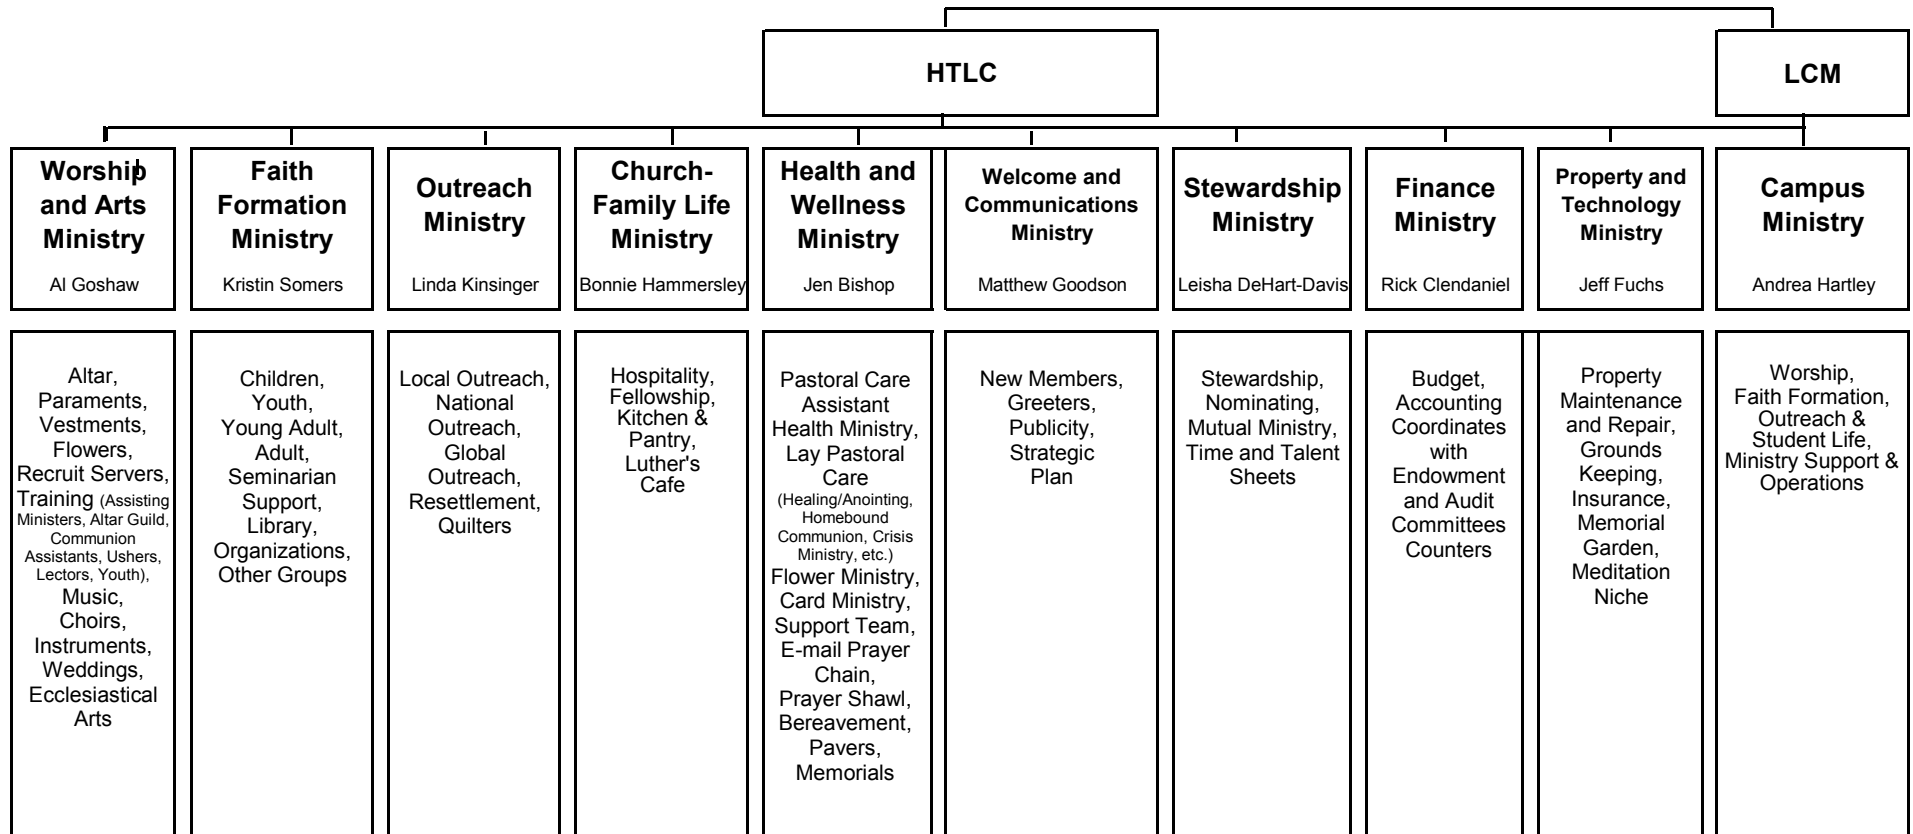

Ministry Team Structure HTLC and LCM

President: Rick Clendaniel
Vice Pres: Sue Kirkman
Secretary: Jen Bishop
Treasurer: Harry Weede

**Congregation
 Council
 & Pastors**

Parish Pastor: Will Rose
Campus Pastor: Mark Coulter